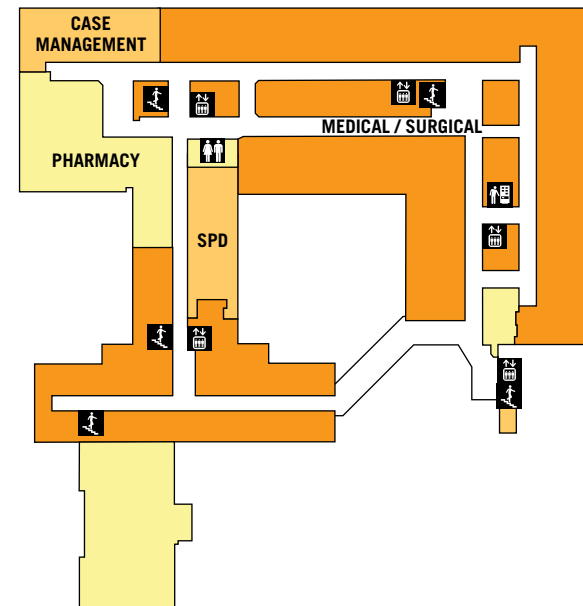

600 S. Monroe St.
Enid, OK 73701
Phone: 580-233-2300

LEGEND

- STAIRS
- PUBLIC ELEVATORS
- PUBLIC BATHROOMS
- INFORMATION DESK
- ATM MACHINE
- VENDING MACHINE

2ND FLOOR MAP

LEGEND

- STAIRS
- PUBLIC ELEVATORS
- PUBLIC BATHROOMS
- VENDING MACHINE

3RD FLOOR MAP

4TH FLOOR MAP