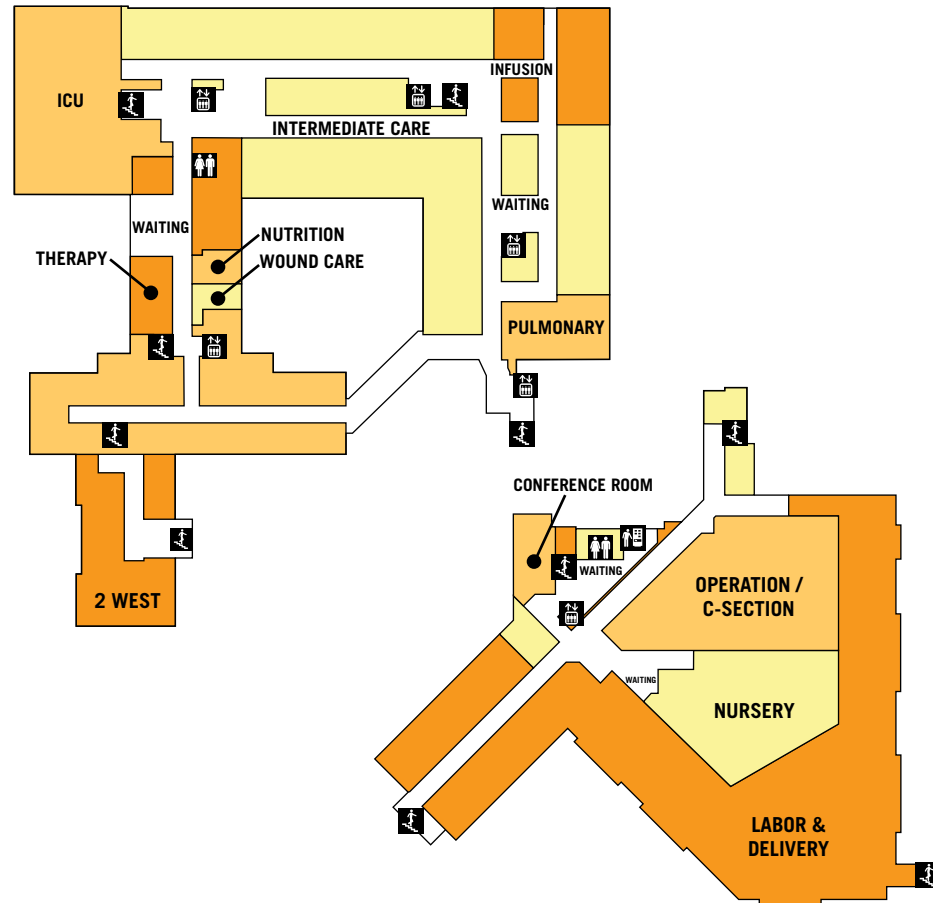

600 S. Monroe St.
Enid, OK 73701
Phone: 580-233-2300

LEGEND

- STAIRS
- PUBLIC ELEVATORS
- PUBLIC BATHROOMS
- INFORMATION DESK
- ATM MACHINE
- VENDING MACHINE

2ND FLOOR MAP

LEGEND

- STAIRS
- PUBLIC ELEVATORS
- PUBLIC BATHROOMS
- VENDING MACHINE

3RD FLOOR MAP

4TH FLOOR MAP