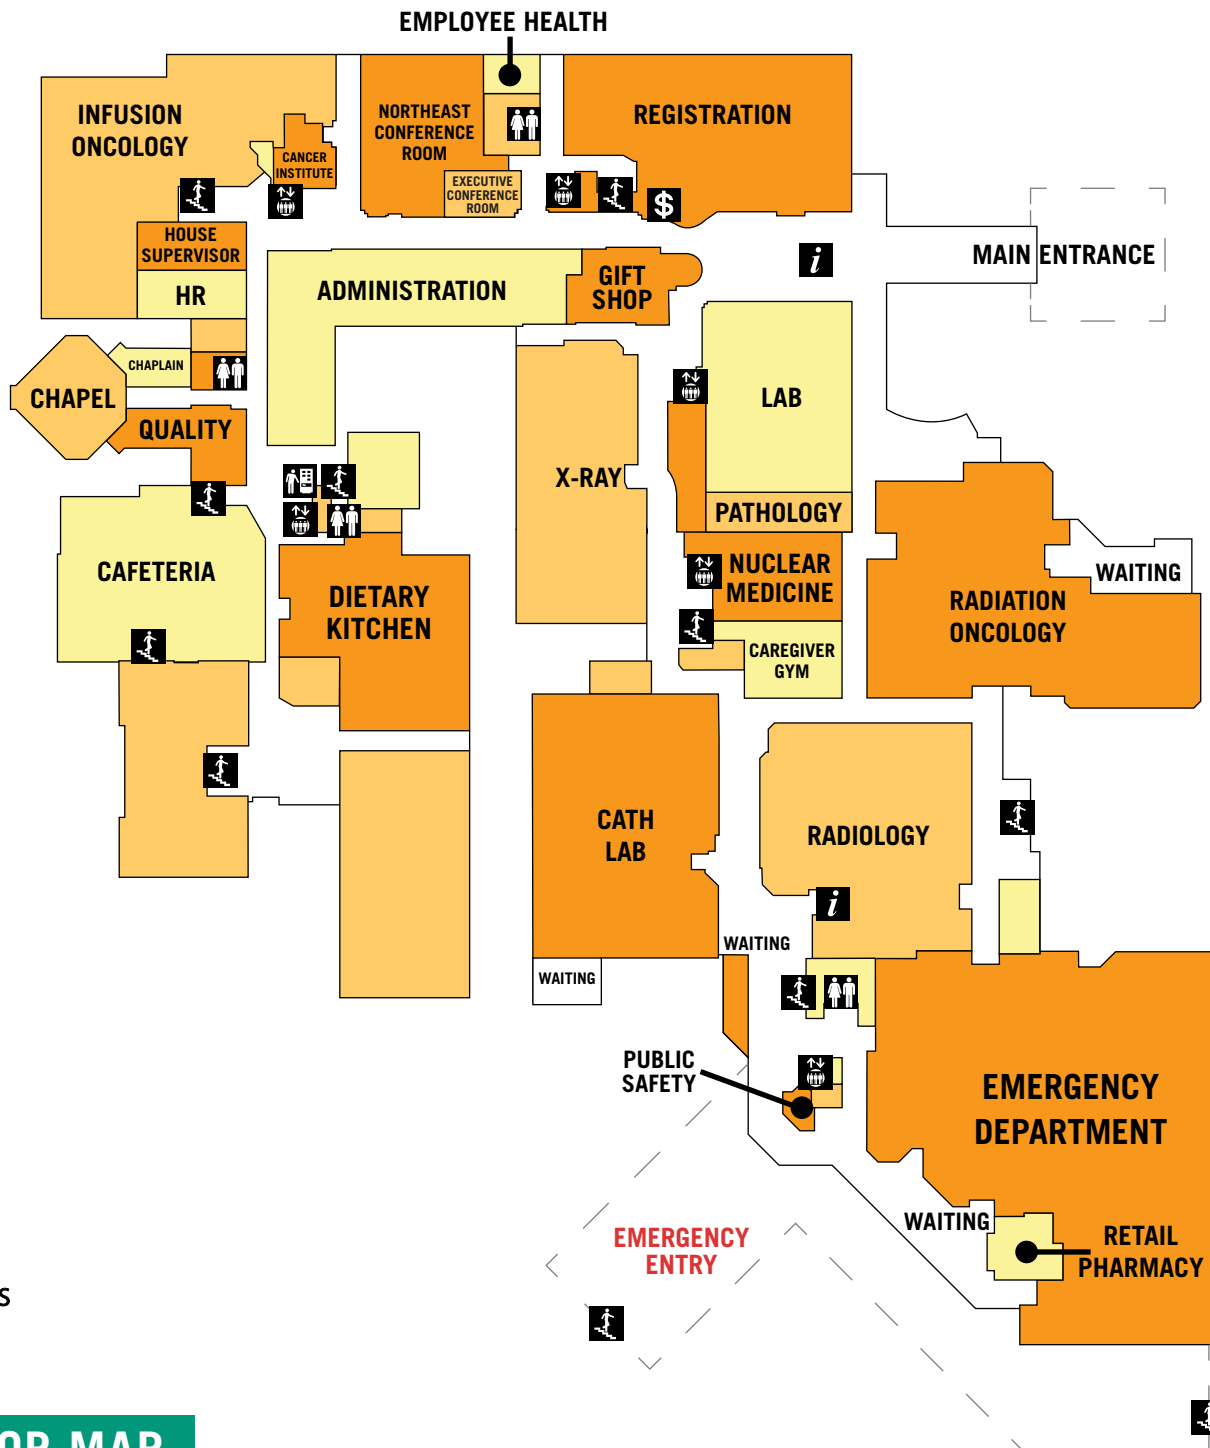

600 S. Monroe St.
Enid, OK 73701
Phone: 580-233-2300

LEGEND

- STAIRS
- PUBLIC ELEVATORS
- PUBLIC BATHROOMS
- INFORMATION DESK
- ATM MACHINE
- VENDING MACHINE

2ND FLOOR MAP

LEGEND

- STAIRS
- PUBLIC ELEVATORS
- PUBLIC BATHROOMS
- VENDING MACHINE

3RD FLOOR MAP

4TH FLOOR MAP